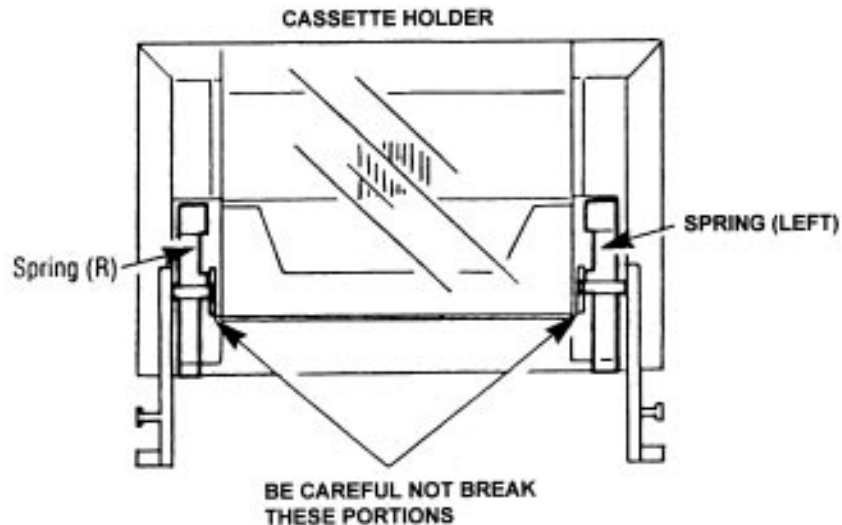

Date: March 25, 1996

Symptom:

(**)

The original cassette holder (A-2173-013-A or X-3318-918-1) is no longer available. Use the following part number when ordering X-3318-945-1.

Solution:

To correctly mount the replacement Cassette Holder, it is necessary to add the Left Spring (3-307-371-00) and the Right Spring (3-307-372-00). See diagram below.